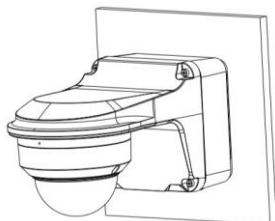

PWR-DC1201A-IND

벽면 플러그인 IND 전원

어댑터

마운트

TR-JB07/WM03-G-IN

TR-JB03-G-IN

<p>TR-JB07/WM03-G-IN(TR-WM03-D-IN)+TR-UP06-IN</p> 	<p>TR-UM06-E-IN</p> 
<p>TR-JB07/WM03-G-IN(TR-WM03-D-IN)+TR-UC08-C</p> 	<p>TR-CM24-IN+TR-JB03-G-IN</p> 